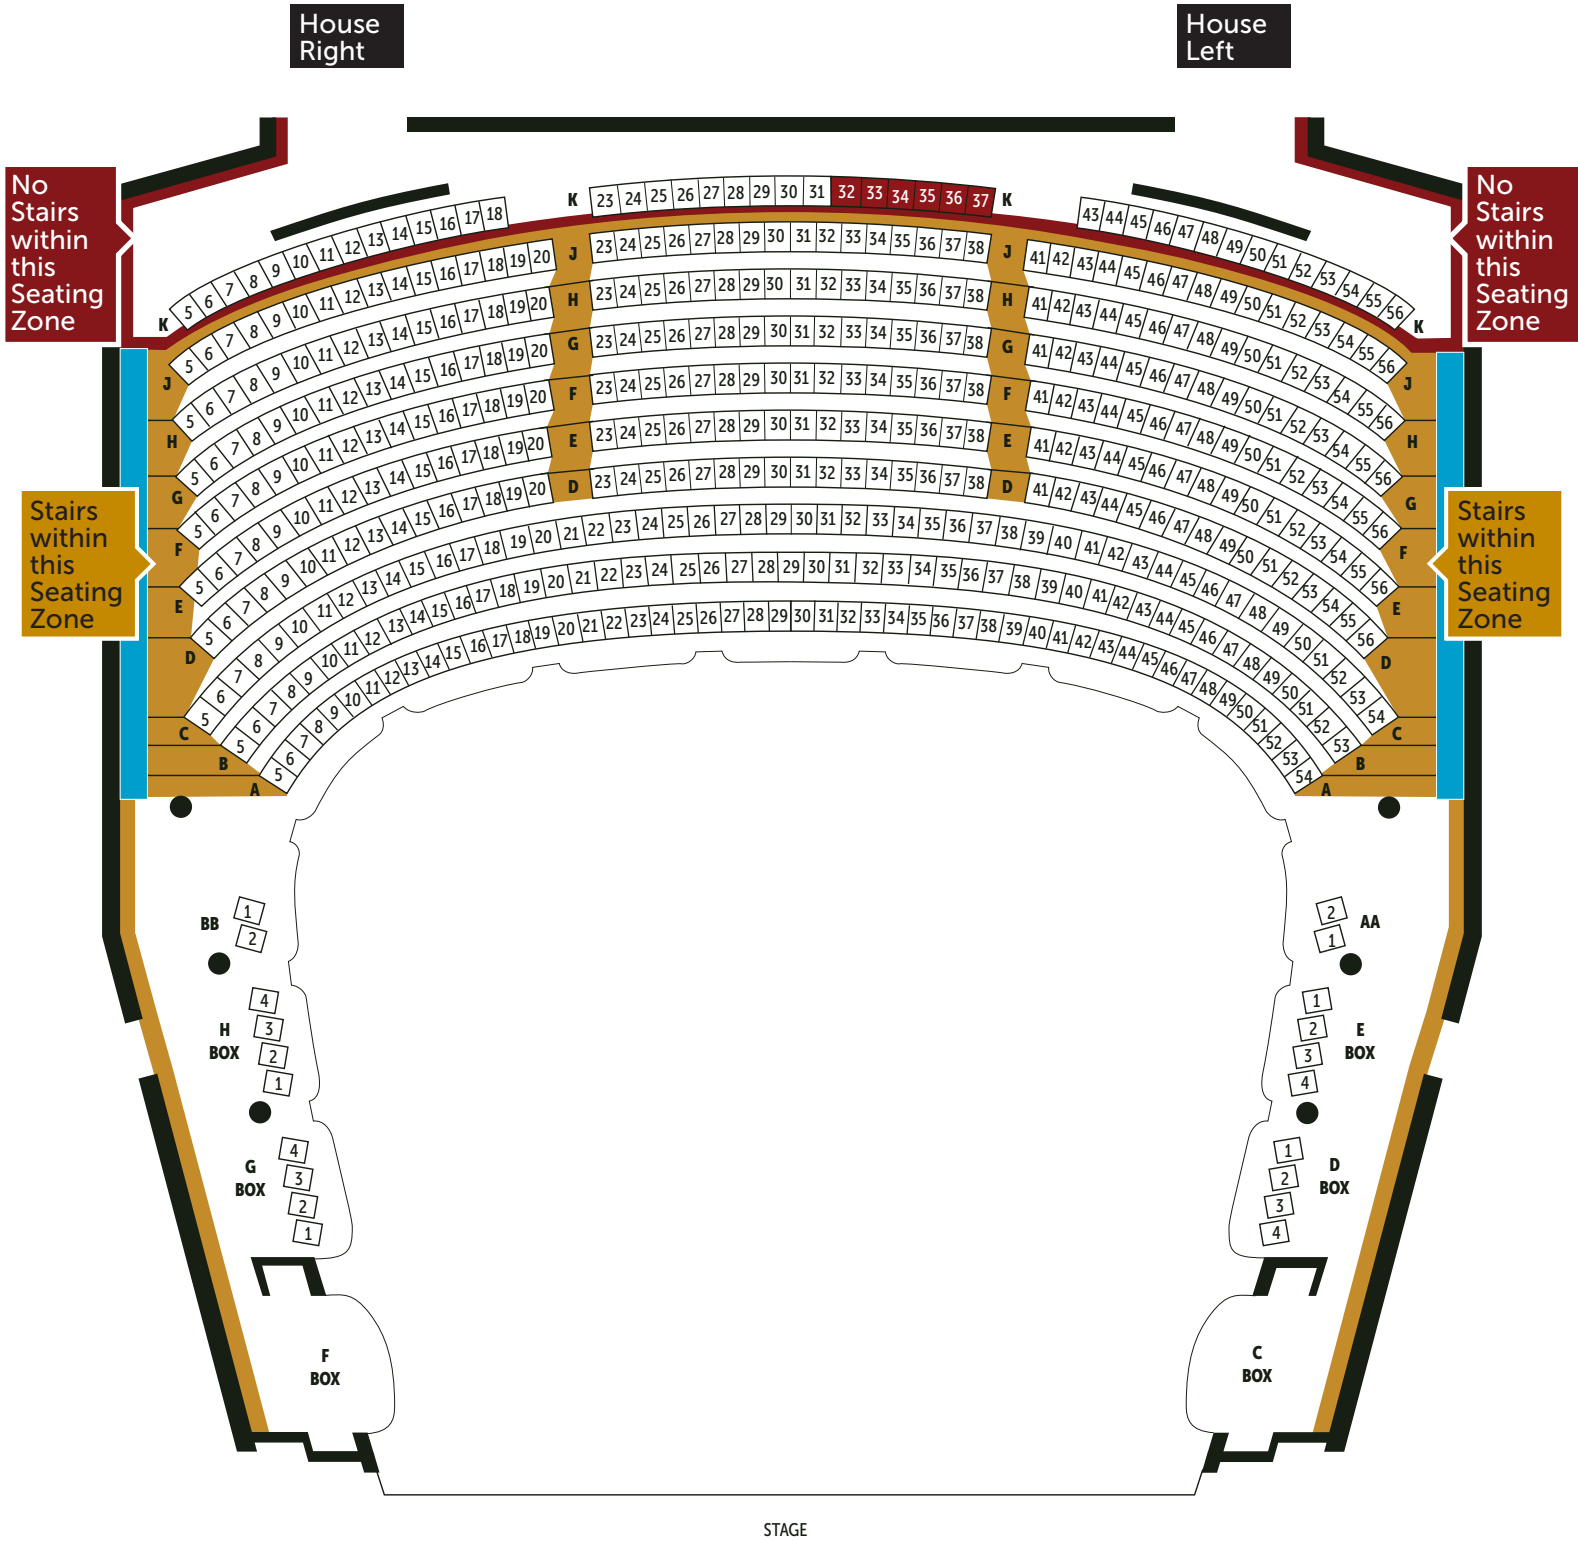

Princess of Wales Theatre

ORCHESTRA SEATING MAP

-  Access Seating
-  Stairs
-  Handrails

Please note that only representative arrangements are shown as a guide on this seating map. Seating configuration is subject to change depending on the presentation at the respective theatre and without prior notice. Please refer to tickets.mirvish.com up-to-date seating maps and theatre configurations when purchasing online.

Princess of Wales Theatre

DRESS CIRCLE SEATING MAP

 Access Seating  Stairs  Handrails

Please note that only representative arrangements are shown as a guide on this seating map. Seating configuration is subject to change depending on the presentation at the respective theatre and without prior notice. Please refer to tickets.mirvish.com up-to-date seating maps and theatre configurations when purchasing online.

Princess of Wales Theatre

BALCONY SEATING MAP

Please note that only representative arrangements are shown as a guide on this seating map. Seating configuration is subject to change depending on the presentation at the respective theatre and without prior notice. Please refer to tickets.mirvish.com up-to-date seating maps and theatre configurations when purchasing online.