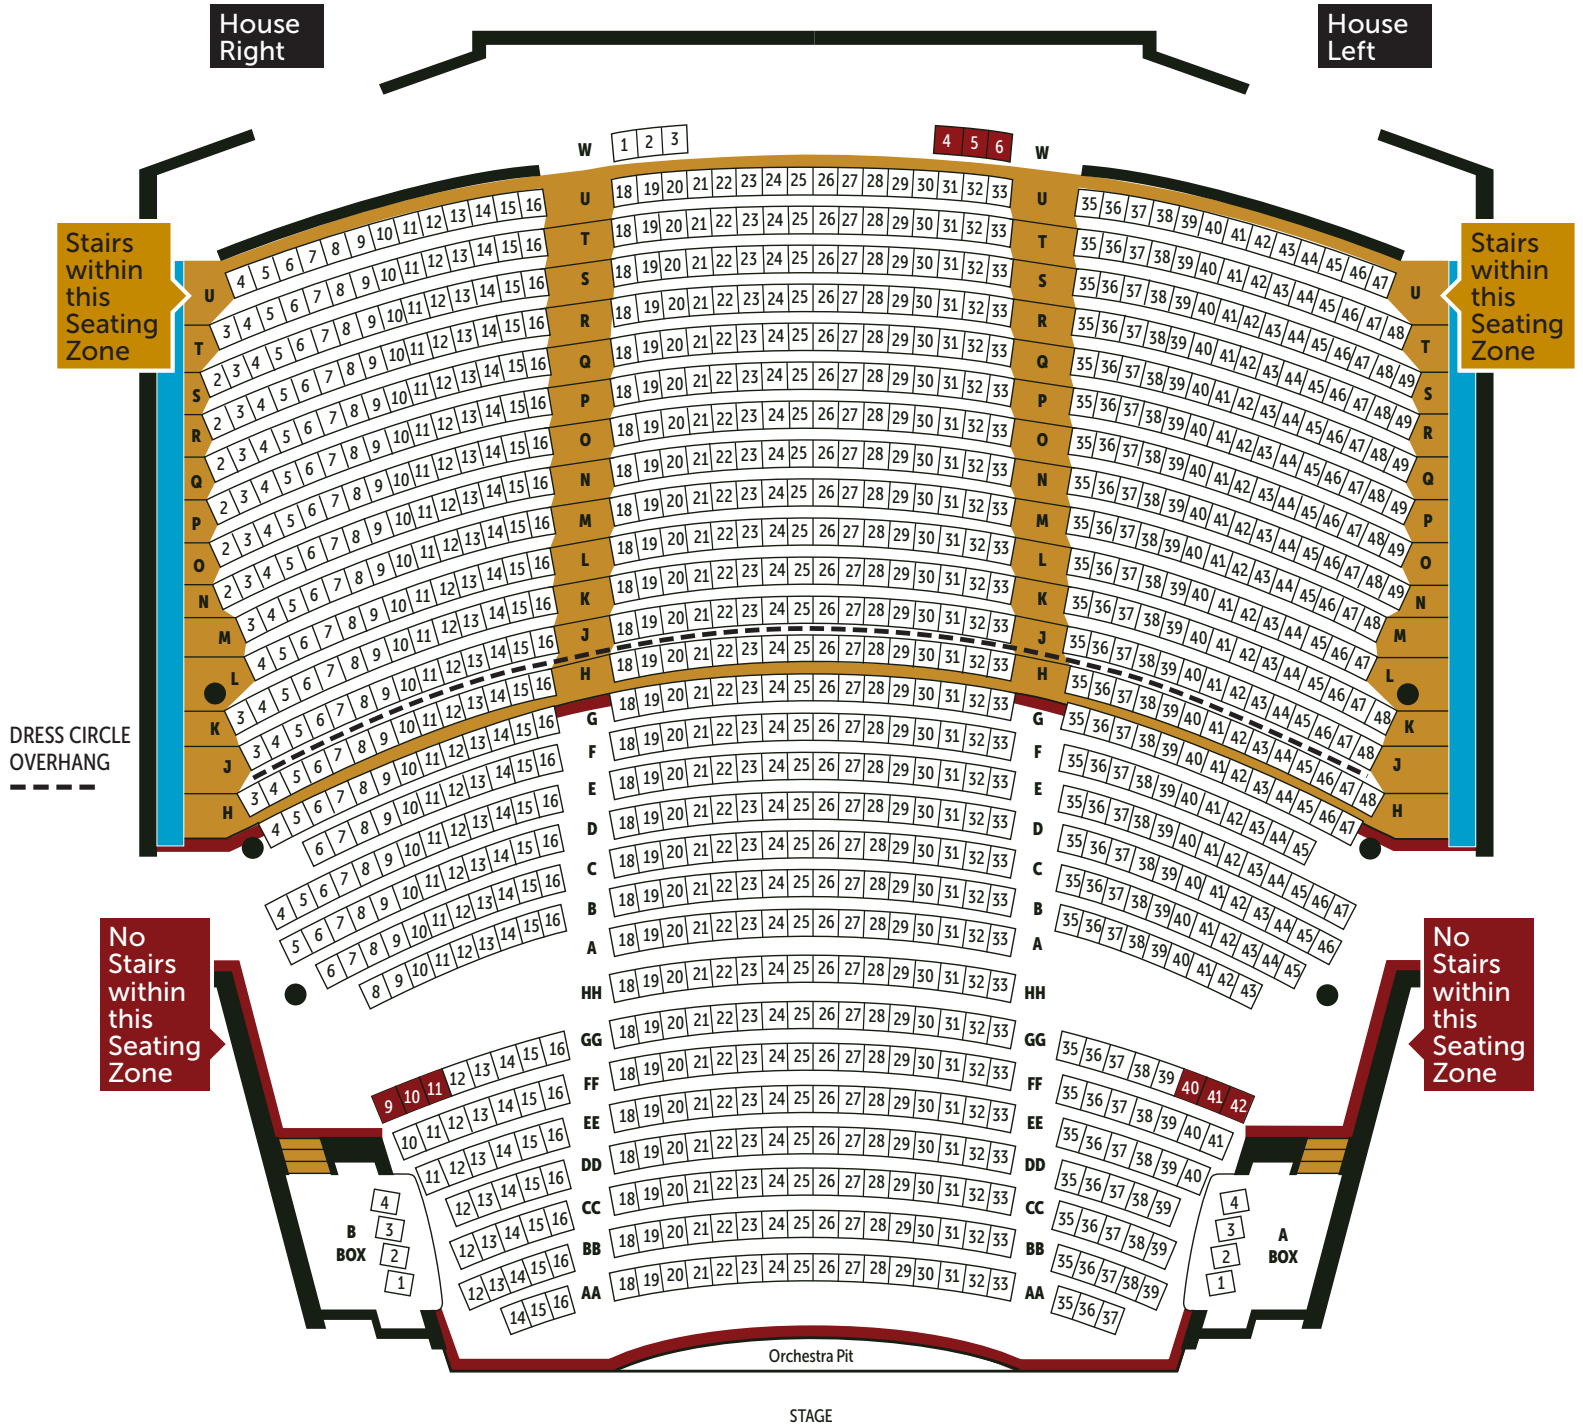

Princess of Wales Theatre

ORCHESTRA SEATING MAP

-  Access Seating
-  Stairs
-  Handrails

Please note that only representative arrangements are shown as a guide on this seating map. Seating configuration is subject to change depending on the presentation at the respective theatre and without prior notice. Please refer to tickets.mirvish.com up-to-date seating maps and theatre configurations when purchasing online.

Princess of Wales Theatre

DRESS CIRCLE SEATING MAP

 Access Seating  Stairs  Handrails

Please note that only representative arrangements are shown as a guide on this seating map. Seating configuration is subject to change depending on the presentation at the respective theatre and without prior notice. Please refer to tickets.mirvish.com up-to-date seating maps and theatre configurations when purchasing online.

Princess of Wales Theatre

BALCONY SEATING MAP

Please note that only representative arrangements are shown as a guide on this seating map. Seating configuration is subject to change depending on the presentation at the respective theatre and without prior notice. Please refer to tickets.mirvish.com up-to-date seating maps and theatre configurations when purchasing online.