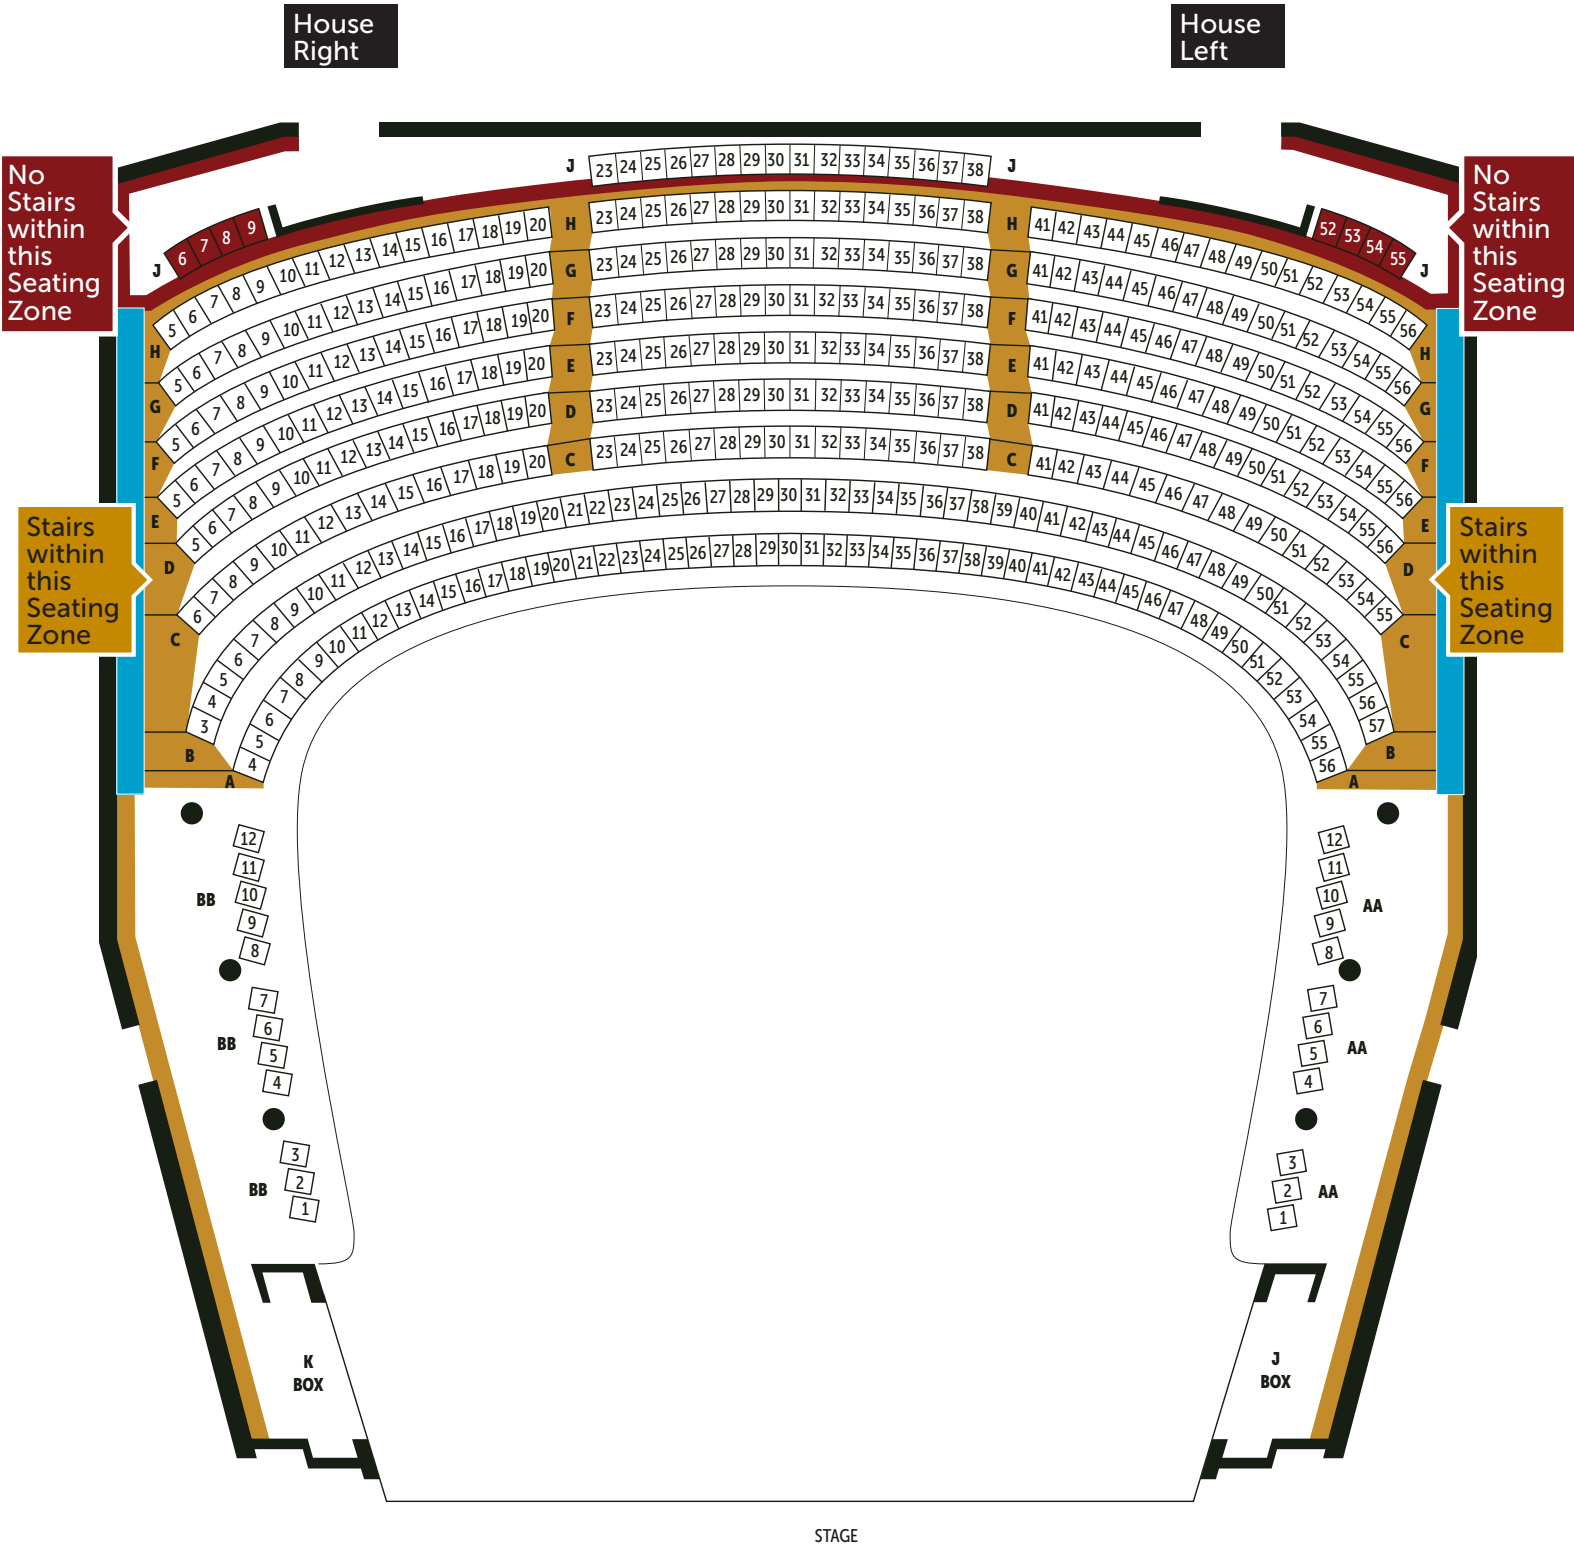

Princess of Wales Theatre

ORCHESTRA SEATING MAP

-  Access Seating
-  Stairs
-  Handrails

Please note that only representative arrangements are shown as a guide on this seating map. Seating configuration is subject to change depending on the presentation at the respective theatre and without prior notice. Please refer to tickets.mirvish.com up-to-date seating maps and theatre configurations when purchasing online.

Princess of Wales Theatre

DRESS CIRCLE SEATING MAP

 Access Seating  Stairs  Handrails

Please note that only representative arrangements are shown as a guide on this seating map. Seating configuration is subject to change depending on the presentation at the respective theatre and without prior notice. Please refer to tickets.mirvish.com up-to-date seating maps and theatre configurations when purchasing online.

Princess of Wales Theatre

BALCONY SEATING MAP

Please note that only representative arrangements are shown as a guide on this seating map. Seating configuration is subject to change depending on the presentation at the respective theatre and without prior notice. Please refer to tickets.mirvish.com up-to-date seating maps and theatre configurations when purchasing online.